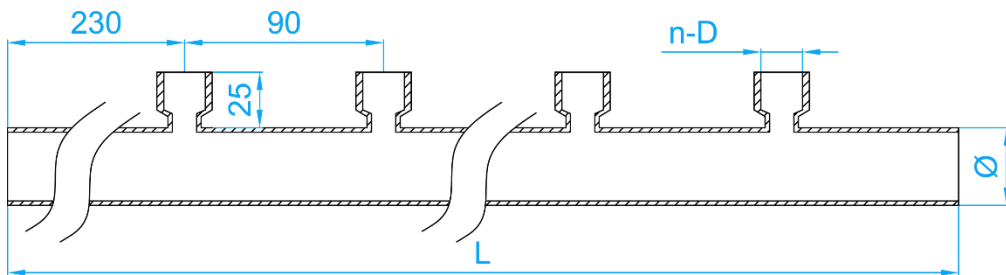

STAINLESS STEEL 304 PRESSFIT SINGLE SIDED MANIFOLDS

COMPLY WITH BSEN1254-2: 1998

norika
norika

CROSS SECTIONAL VIEW

* Size could be customized.

DIMENSIONS

| SKU | Ø×Thickness (mm) | n-D | L (mm) | WEIGHT (kg) |
|-------------------|------------------|----------------|--------|-------------|
| SS304NM03515FX04* | 35×1.5 | 4NOS -G1/2" FI | 1000 | 1.450 |